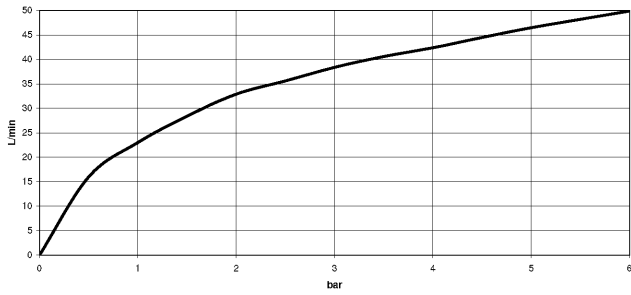

Angle valve - Durabronze (23kt Gold)

22 901 979

- rosette Ø 55 mm
- hose covering 200mm, for shortening
- WRAS 2205004

	Durabronze (23kt Gold)	22 901 979-09
	Chrome	22 901 979-00
	Brushed Platinum	22 901 979-06
	Platinum	22 901 979-08
	Dark Chrome	22 901 979-19
	Brushed Durabronze (23kt Gold)	22 901 979-28
	Matte Black	22 901 979-33
	Brushed Champagne (22kt Gold)	22 901 979-46
	Champagne (22kt Gold)	22 901 979-47
	Brushed Chrome	22 901 979-93
	Brushed Dark Platinum	22 901 979-99

Angle valve - Durabronze (23kt Gold)

22 901 979

mm [inches]

Flow rate chart

Certificates

WRAS_2205004.

Angle valve - Durabrace (23kt Gold)

22 901 979