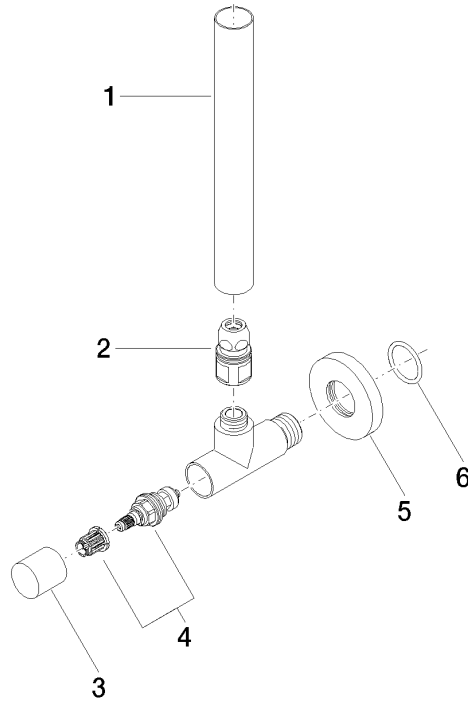

Angle valve - Durabronze (23kt Gold)

22 901 979

- rosette Ø 55 mm
- hose covering 200mm, for shortening
- WRAS 2205004

	Durabronze (23kt Gold)	22 901 979-09
	Chrome	22 901 979-00
	Brushed Platinum	22 901 979-06
	Platinum	22 901 979-08
	Dark Chrome	22 901 979-19
	Brushed Durabronze (23kt Gold)	22 901 979-28
	Matte Black	22 901 979-33
	Brushed Champagne (22kt Gold)	22 901 979-46
	Champagne (22kt Gold)	22 901 979-47
	Brushed Chrome	22 901 979-93
	Brushed Dark Platinum	22 901 979-99

Angle valve - Durabronze (23kt Gold)

22 901 979

mm [inches]

Flow rate chart

Certificates

WRAS_2205004.

Angle valve - Durabrace (23kt Gold)

22 901 979

Parts for other finishes can be found here: [Chrome](#)

Spare parts list

No.	Item Number	Name	Quantity used	Delivery time
1	09 28 22 020-09	pipe	1	40
2	90 24 03 276 00 90	conversion kit	1	2
3	09 20 22 001-09	handle	1	40
4	90 90 03 006 00 90	top	1	2
5	09 27 22 015-09	rosette	1	40
6	09 14 10 093 90	seal	1	2