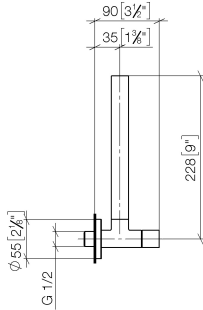

Angle valve - Durabronze (23kt Gold)

22 901 979

- rosette Ø 55 mm
- hose covering 200mm, for shortening
- WRAS 2205004

	Durabronze (23kt Gold)	22 901 979-09
	Chrome	22 901 979-00
	Brushed Platinum	22 901 979-06
	Platinum	22 901 979-08
	Dark Chrome	22 901 979-19
	Brushed Durabronze (23kt Gold)	22 901 979-28
	Matte Black	22 901 979-33
	Brushed Champagne (22kt Gold)	22 901 979-46
	Champagne (22kt Gold)	22 901 979-47
	Brushed Chrome	22 901 979-93
	Brushed Dark Platinum	22 901 979-99

Angle valve - Durabronze (23kt Gold)

22 901 979

mm [inches]

Flow rate chart

Certificates

WRAS_2205004.

Angle valve - Durabrace (23kt Gold)

22 901 979